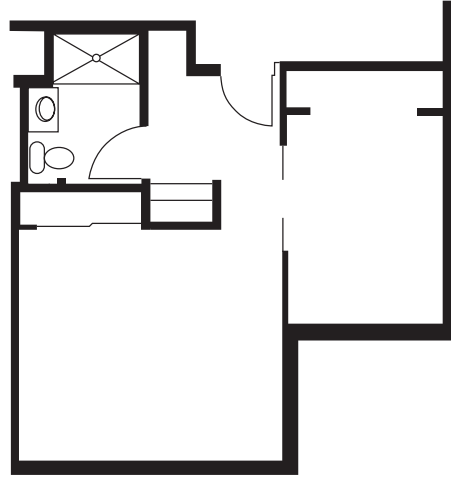

ASSISTED LIVING | SUITES

STUDIO I
351 SQ FT

STUDIO II
394 SQ FT

STUDIO DELUXE
453 SQ FT

B

BRANDYWINE

THE GABLES
ASSISTED LIVING

515 JACK MARTIN BLVD.
BRICK, NJ 08724
732.836.1400
RUI.NET

 @BRANDYWINETHEGABLES

ASSISTED LIVING | SUITES

**STUDIO DELUXE OR
COMPANION SUITE**
446 SQ FT

ONE BEDROOM
423 SQ FT

B

BRANDYWINE

THE GABLES
ASSISTED LIVING

515 JACK MARTIN BLVD.
BRICK, NJ 08724
732.836.1400
RUI.NET