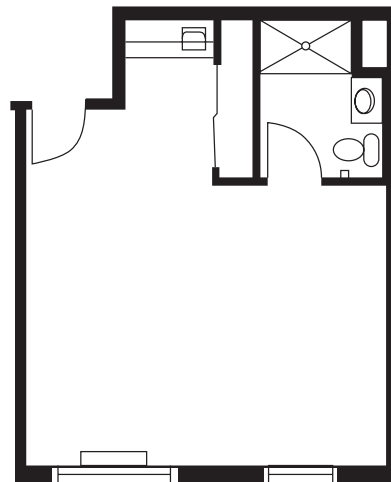

ASSISTED LIVING | SUITES

STUDIO I
351 SQ FT

STUDIO II
394 SQ FT

STUDIO DELUXE
453 SQ FT

B

BRANDYWINE

THE GABLES
ASSISTED LIVING

515 JACK MARTIN BLVD.
BRICK, NJ 08724
732.836.1400
RUI.NET

 @BRANDYWINETHEGABLES

ASSISTED LIVING | SUITES

**STUDIO DELUXE OR
COMPANION SUITE**
446 SQ FT

ONE BEDROOM
423 SQ FT

B

BRANDYWINE

THE GABLES
ASSISTED LIVING

515 JACK MARTIN BLVD.
BRICK, NJ 08724
732.836.1400
RUI.NET