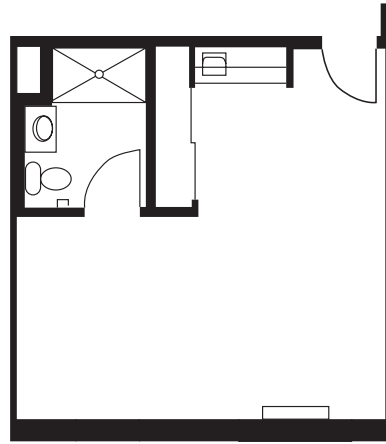

ASSISTED LIVING | SUITES

STUDIO I
351 SQ FT

STUDIO II
394 SQ FT

STUDIO DELUXE
453 SQ FT

B

BRANDYWINE

THE GABLES
ASSISTED LIVING

515 JACK MARTIN BLVD.
BRICK, NJ 08724
732.836.1400
RUI.NET

 @BRANDYWINETHEGABLES

ASSISTED LIVING | SUITES

**STUDIO DELUXE OR
COMPANION SUITE**
446 SQ FT

ONE BEDROOM
423 SQ FT

B

BRANDYWINE

THE GABLES
ASSISTED LIVING

515 JACK MARTIN BLVD.
BRICK, NJ 08724
732.836.1400
RUI.NET