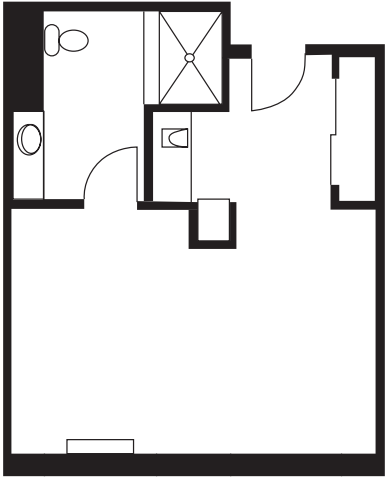

ASSISTED LIVING | SUITES

STUDIO I
351 SQ FT

STUDIO II
394 SQ FT

STUDIO DELUXE
453 SQ FT

B

BRANDYWINE

THE GABLES
ASSISTED LIVING

515 JACK MARTIN BLVD.
BRICK, NJ 08724
732.836.1400
RUI.NET

 @BRANDYWINETHEGABLES

ASSISTED LIVING | SUITES

**STUDIO DELUXE OR
COMPANION SUITE**
446 SQ FT

ONE BEDROOM
423 SQ FT

B

BRANDYWINE

THE GABLES
ASSISTED LIVING

515 JACK MARTIN BLVD.
BRICK, NJ 08724
732.836.1400
RUI.NET