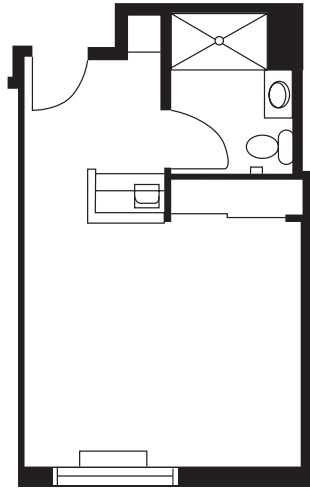

ASSISTED LIVING | SUITES

STUDIO I
351 SQ FT

STUDIO II
394 SQ FT

STUDIO DELUXE
453 SQ FT

B

BRANDYWINE

THE GABLES
ASSISTED LIVING

515 JACK MARTIN BLVD.
BRICK, NJ 08724
732.836.1400
RUI.NET

 @BRANDYWINETHEGABLES

ASSISTED LIVING | SUITES

**STUDIO DELUXE OR
COMPANION SUITE**
446 SQ FT

ONE BEDROOM
423 SQ FT

B

BRANDYWINE

THE GABLES
ASSISTED LIVING

515 JACK MARTIN BLVD.
BRICK, NJ 08724
732.836.1400
RUI.NET